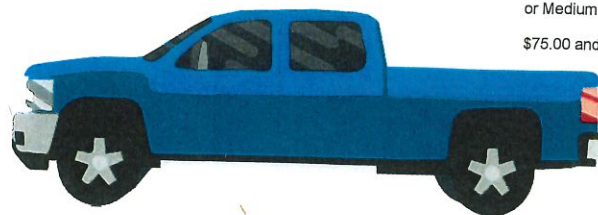

Fees and guidelines are below.

Large Trailer
12' x 10'
\$90.00 and up

Dump Body Trailers Full
\$125.00 and up

Couches (Including love seats)
\$20.00

Upholstered Chairs
\$10.00

Small Pickup Truck 48" x 72"
or SUV
\$45.00 and up

Medium Pickup Truck 60" x 72"
or Cargo Vans, Small Trailers
\$60.00 and up

Large Pickup Truck 60" x 96"
or Medium Trailer
\$75.00 and up