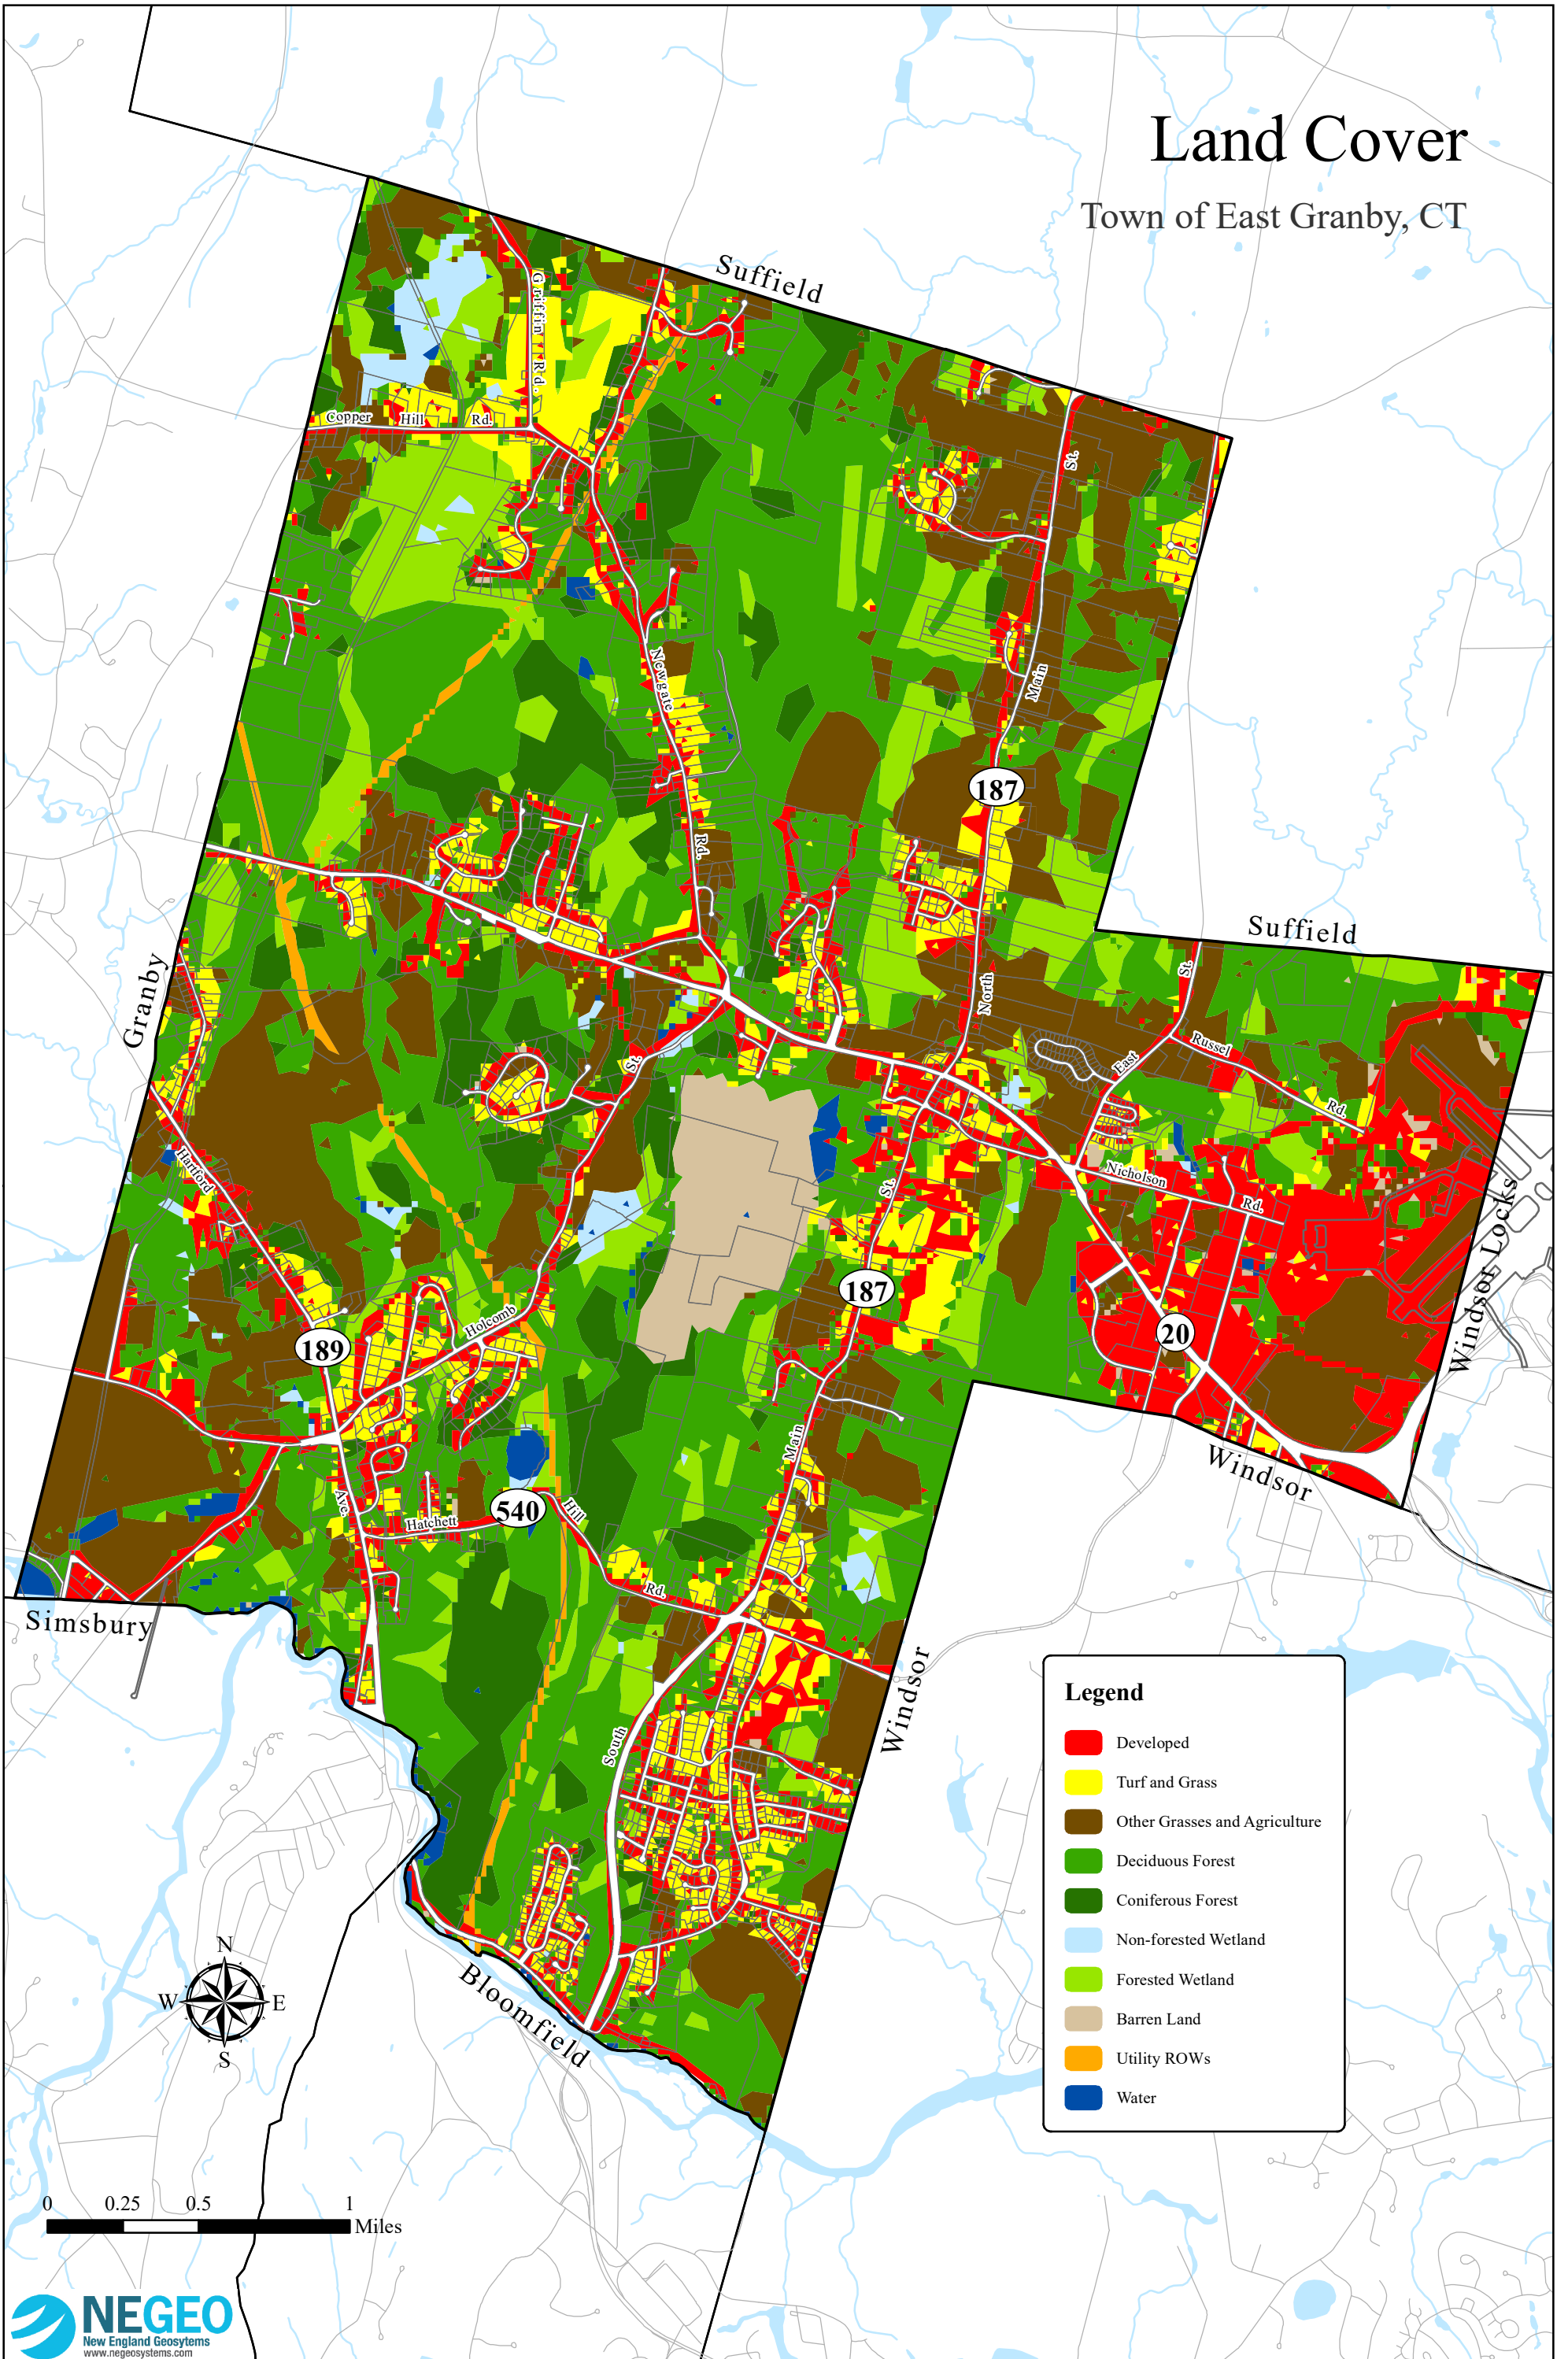

# Land Cover

Town of East Granby, CT

**Legend**

- Developed
- Turf and Grass
- Other Grasses and Agriculture
- Deciduous Forest
- Coniferous Forest
- Non-forested Wetland
- Forested Wetland
- Barren Land
- Utility ROWs
- Water