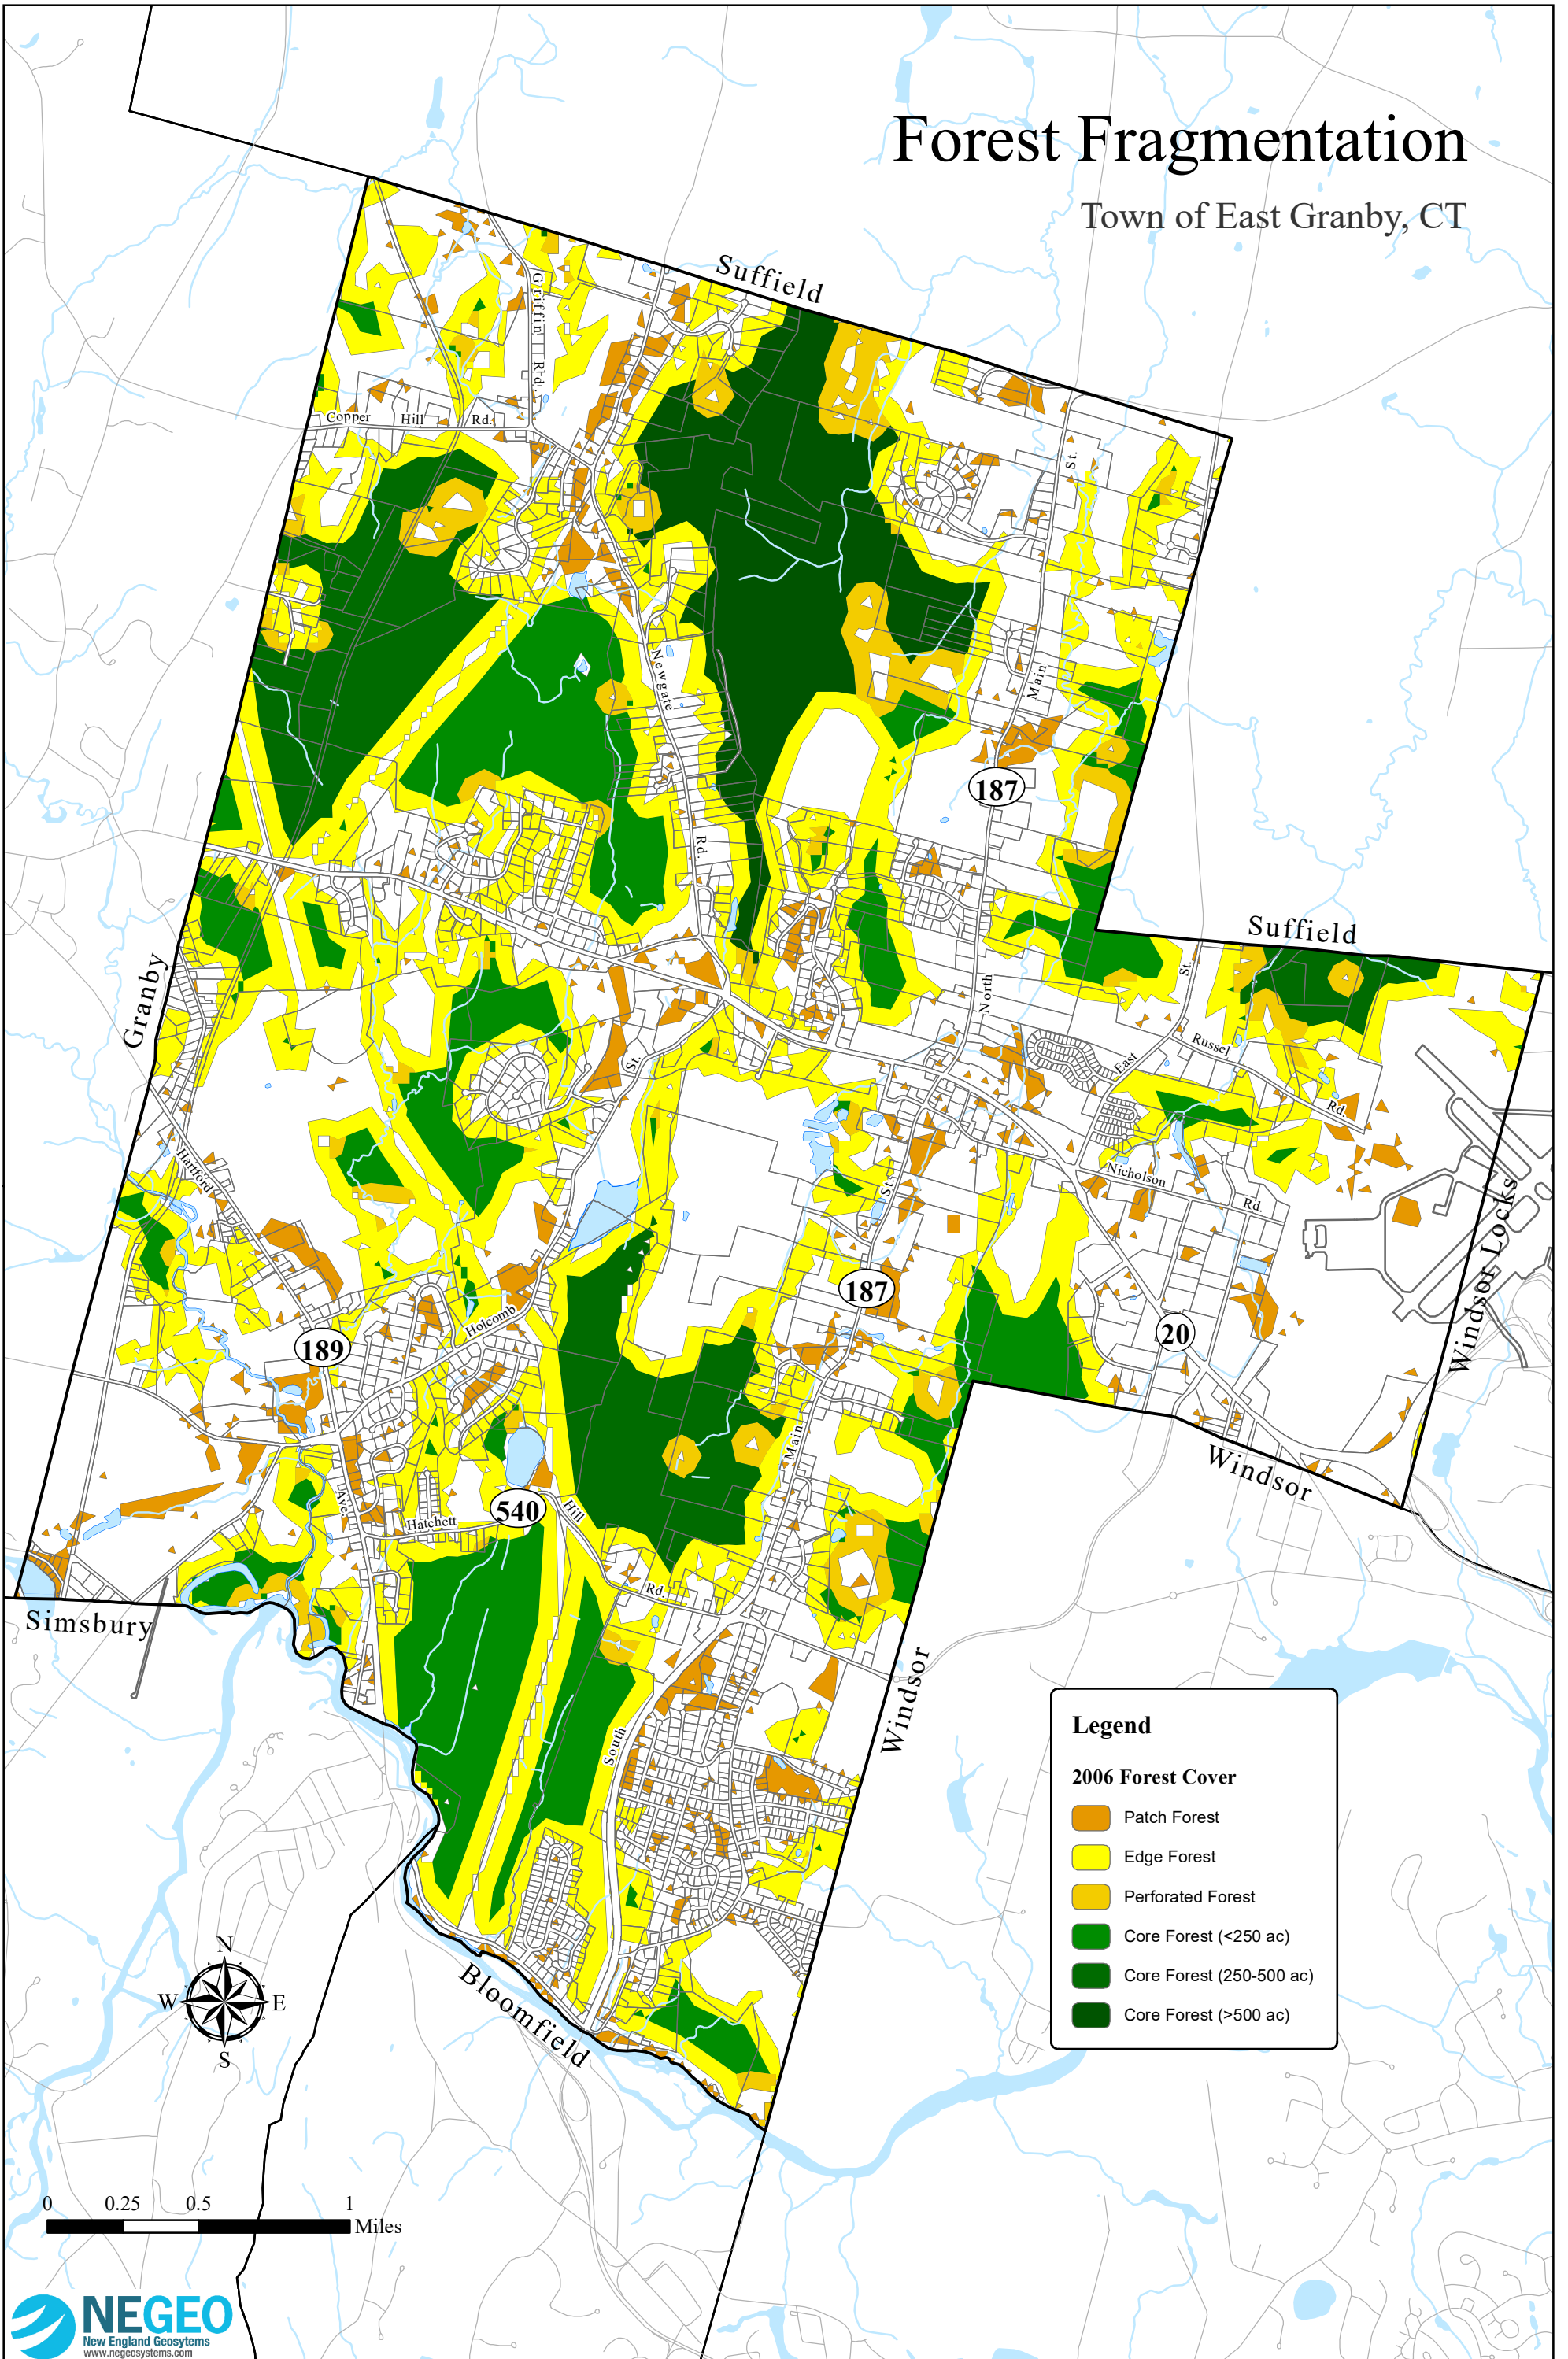

# Forest Fragmentation

Town of East Granby, CT

**Legend**

**2006 Forest Cover**

- Patch Forest
- Edge Forest
- Perforated Forest
- Core Forest (<250 ac)
- Core Forest (250-500 ac)
- Core Forest (>500 ac)