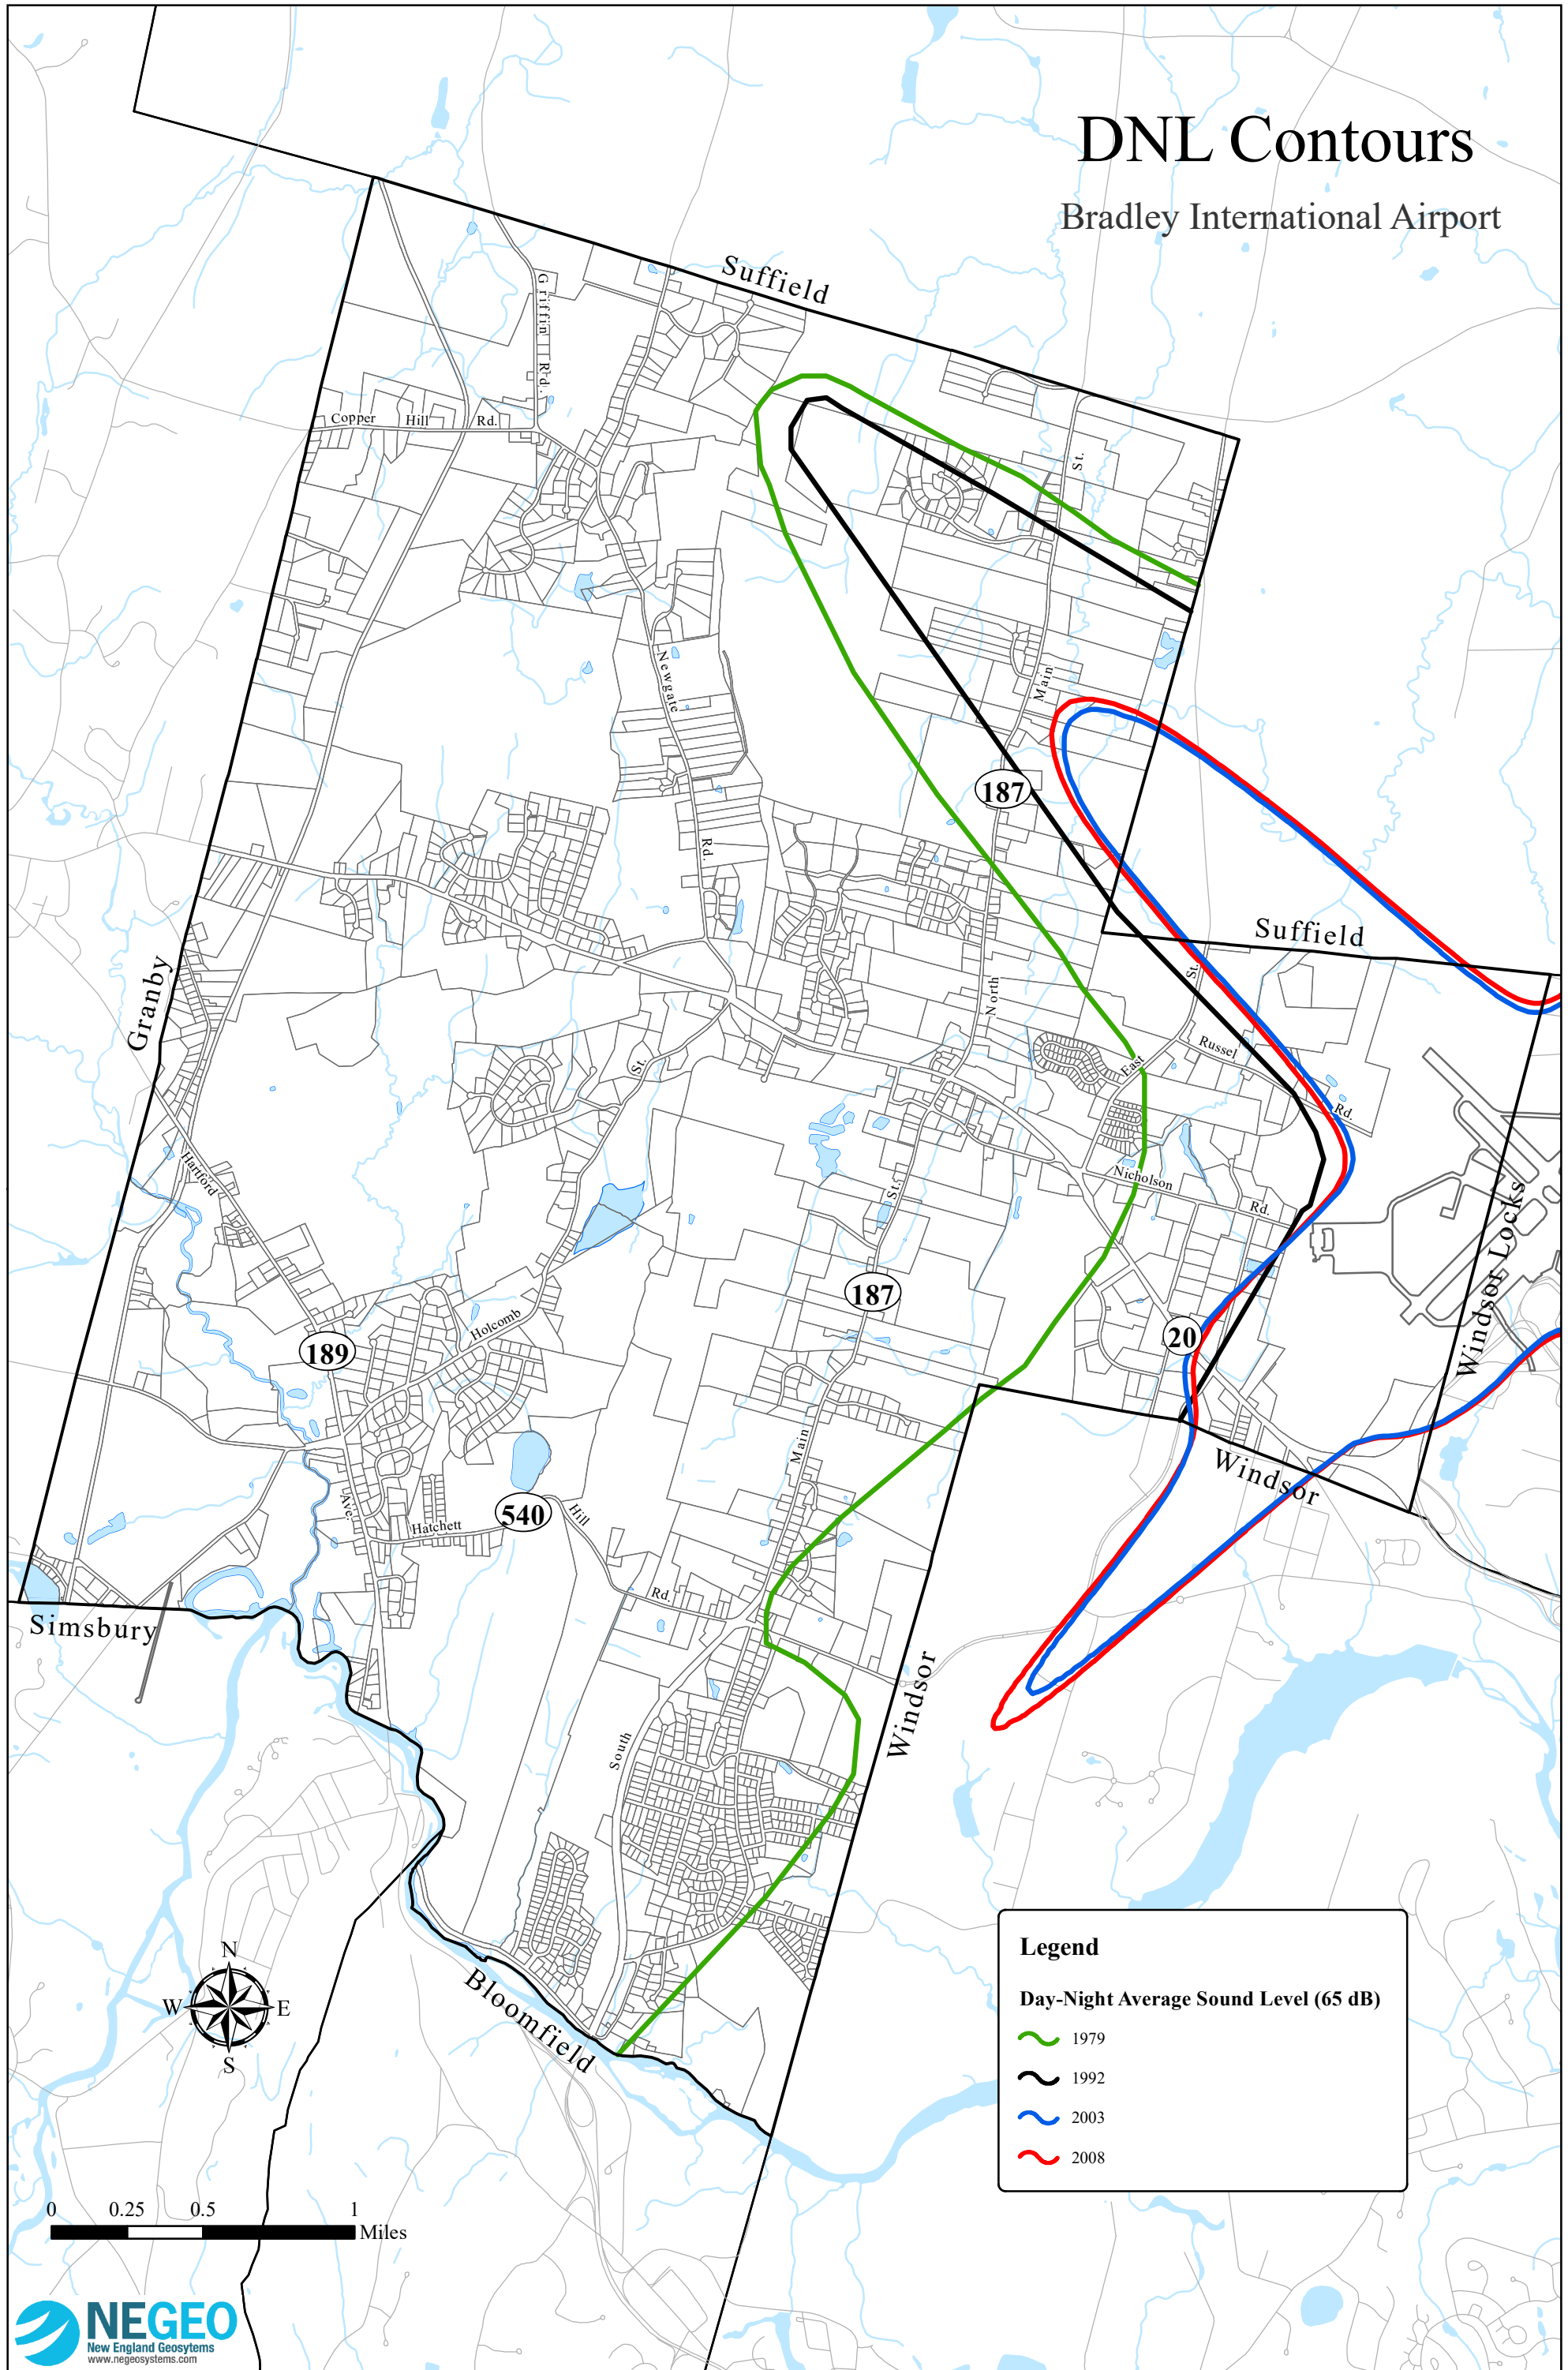

DNL Contours

Bradley International Airport

Legend

Day-Night Average Sound Level (65 dB)

- 1979
- 1992
- 2003
- 2008