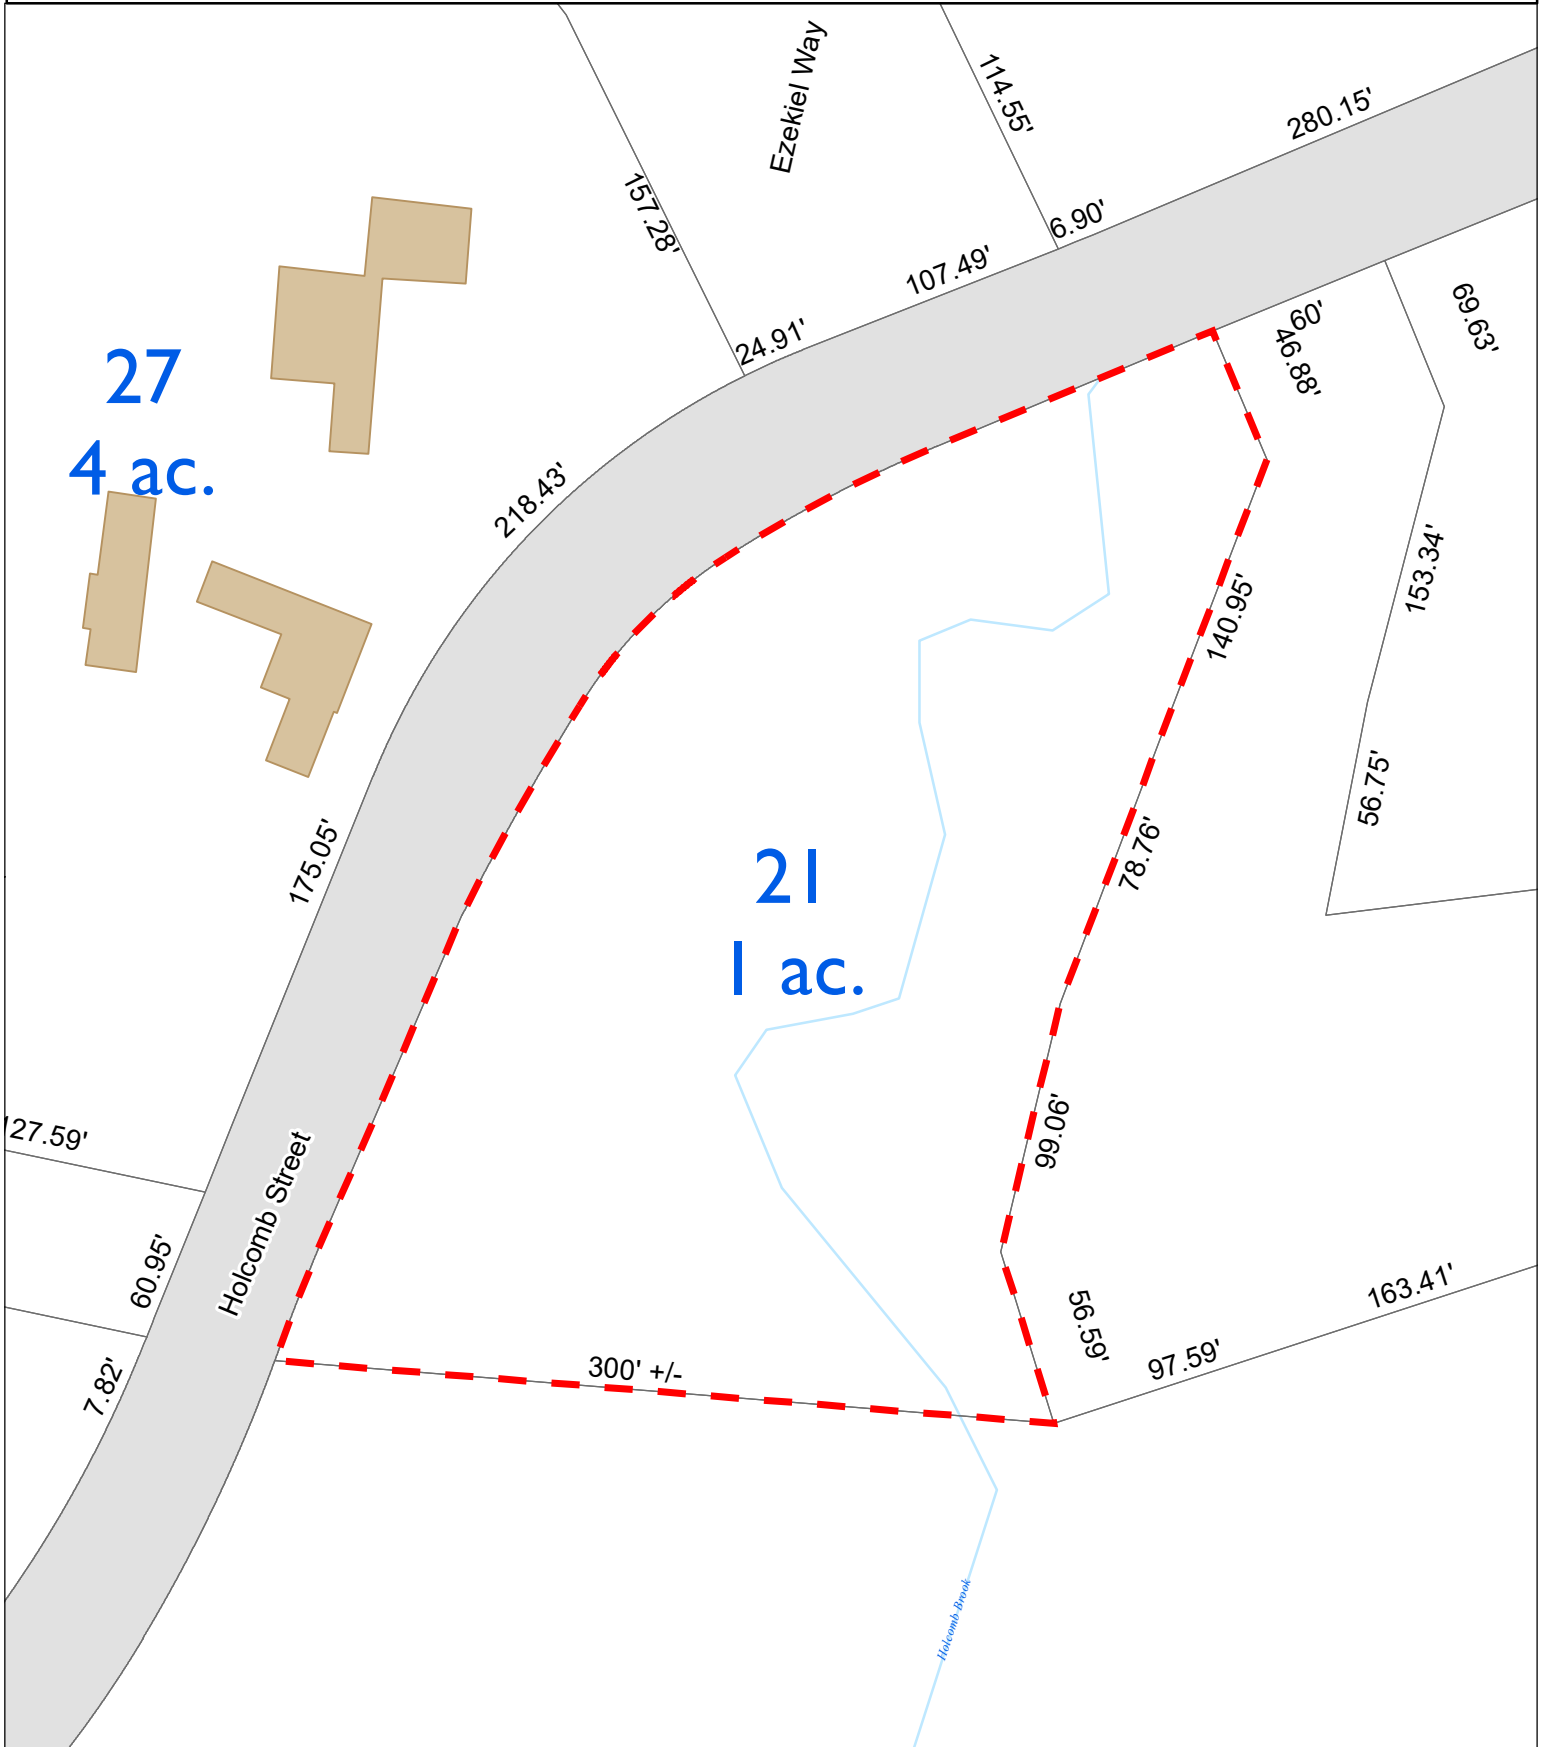

Town of East Granby, Connecticut - Assessment Parcel Map

Parcel: 11-21

Address: HOLCOMB STREET

Approximate Scale: 1 inch = 75 feet

Map Produced: September 2024

Disclaimer: This map is for informational purposes only. All information is subject to verification by any user. The Town of East Granby and its mapping contractors assume no legal responsibility for the information contained herein.