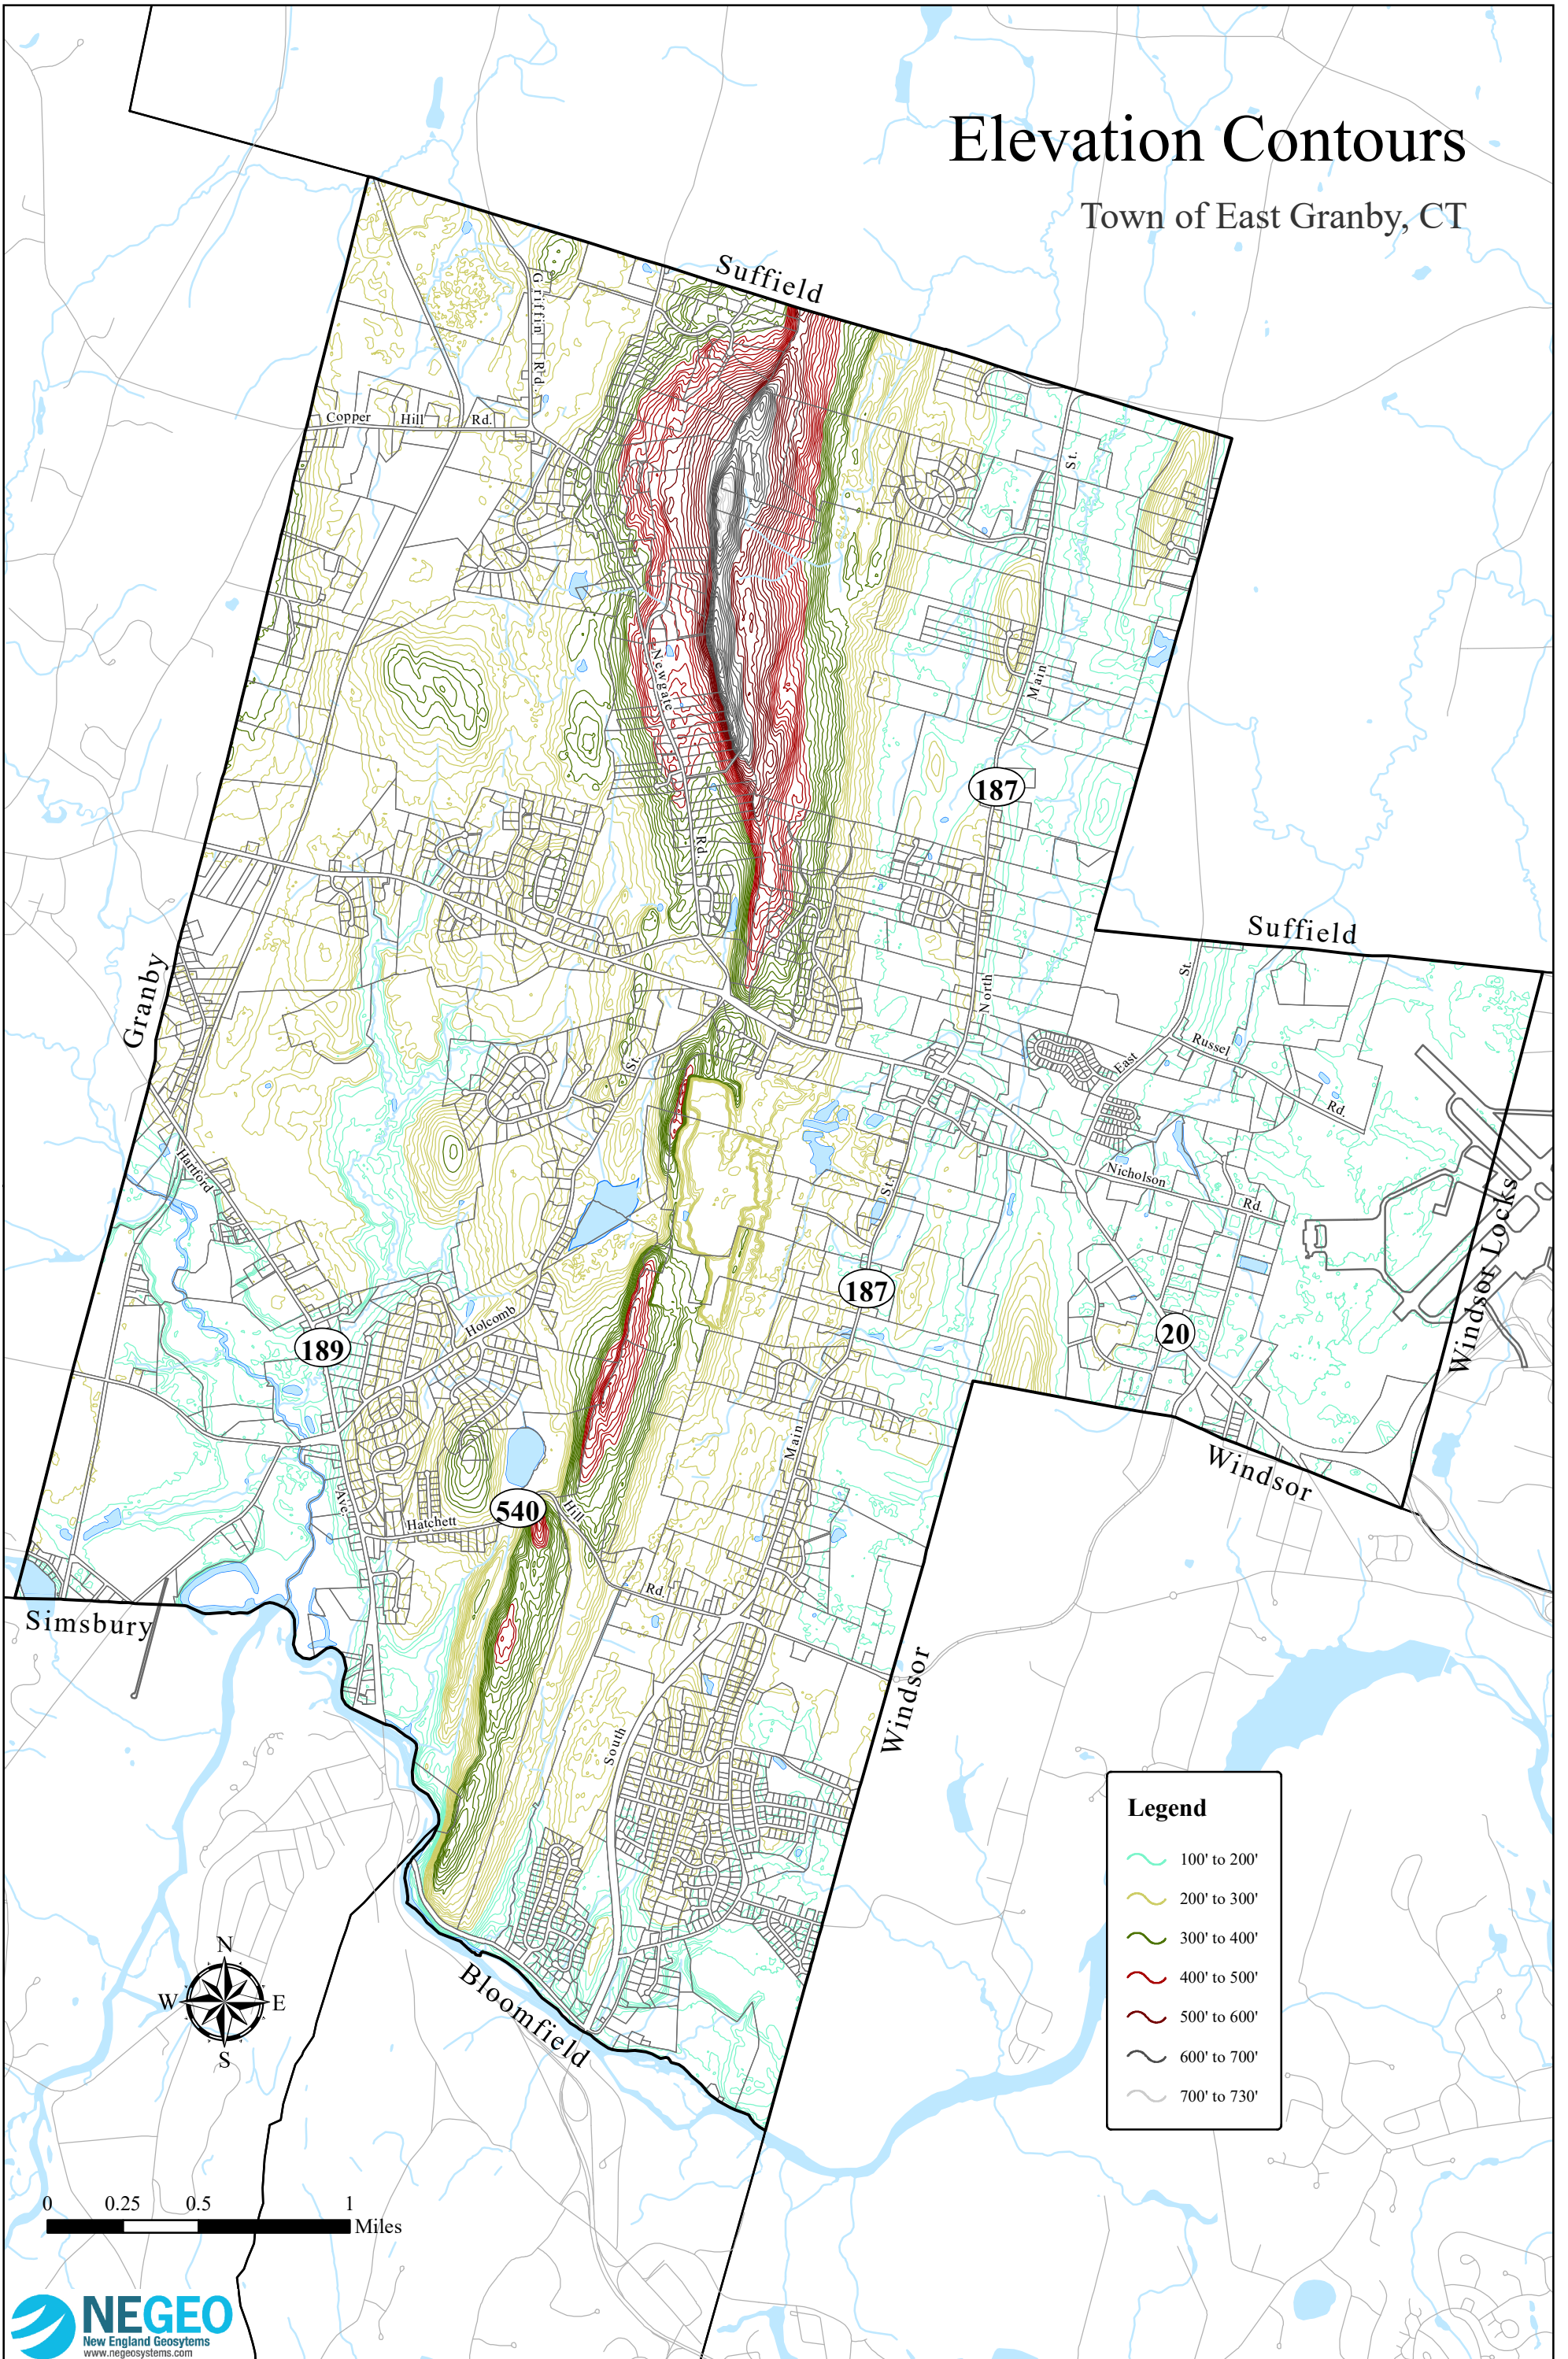

# Elevation Contours

Town of East Granby, CT

## Legend

- 100' to 200'
- 200' to 300'
- 300' to 400'
- 400' to 500'
- 500' to 600'
- 600' to 700'
- 700' to 730'